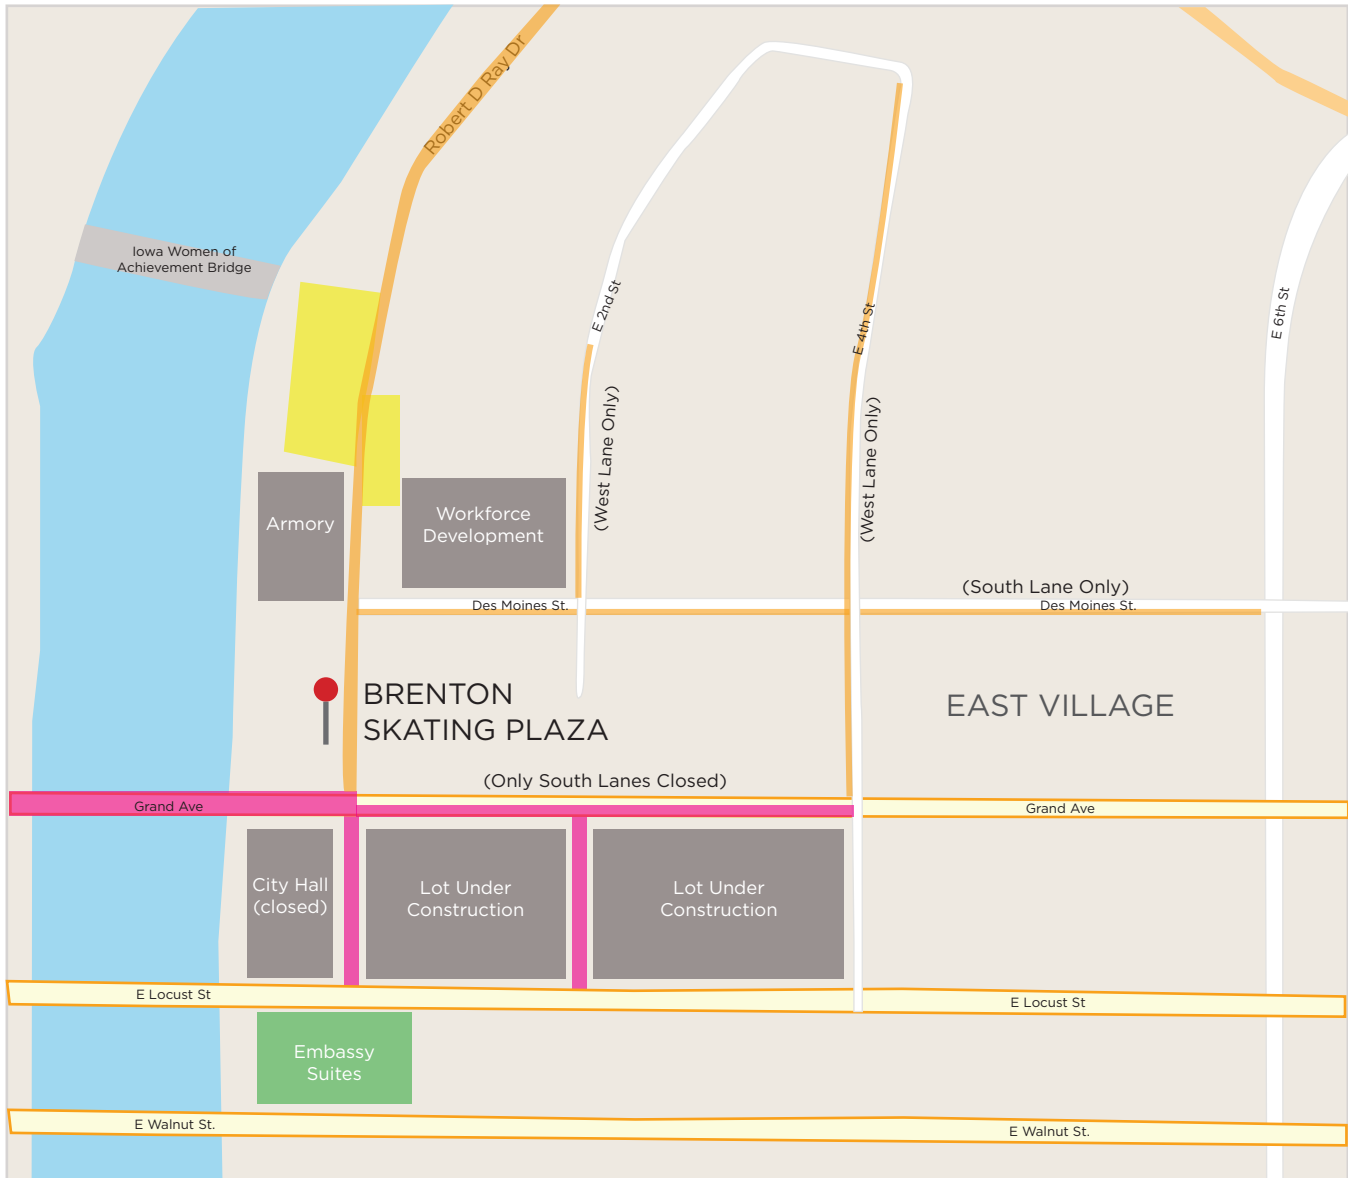

BRENTON SKATING PLAZA PARKING MAP

 AVAILABLE STREET PARKING

 AVAILABLE LOT PARKING

 CLOSURES

 VALET PARKING

Monday – Friday: after 5 p.m.
Saturday – Sunday and Holidays: all-day

\$8.00 up to 4 hours
\$15.00 thereafter

BrentonPlaza.com

Brenton Plaza Phone: (515) 284-1000
brentoninfo@downtowndesmoines.com
520 Robert D Ray Dr. Des Moines, Iowa 50309

BRENTON SKATING PLAZA